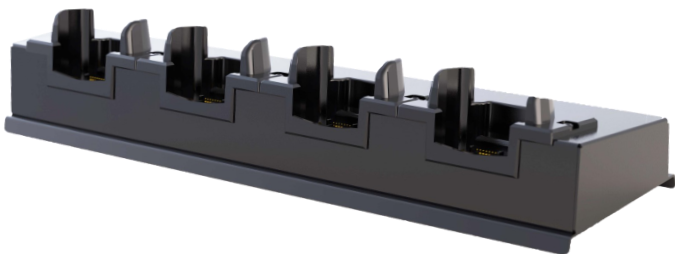

# Portsmith 4-Slot Charging Dock for Zebra MC-3300 Series

## Available Now.

For 20 years Portsmith has provided innovative charging and communication solutions for Zebra, Motorola Solutions, and Symbol handhelds. The market asked Portsmith to design and build a MC3300 charging dock and we delivered. Our newest 4 slot charging dock for Zebra's new flagship handheld is now available through distribution.

## Specifications

- Provides clean, regulated power to each unit
- Precision cup for easy insert / retrieve
- Powder coated steel chassis with non-slip feet
- Cradle, power supply, line cord included
- Dimensions: L:16" x W:5" x H:3"
- Weight: 3.9 lbs. (excluding power supply)